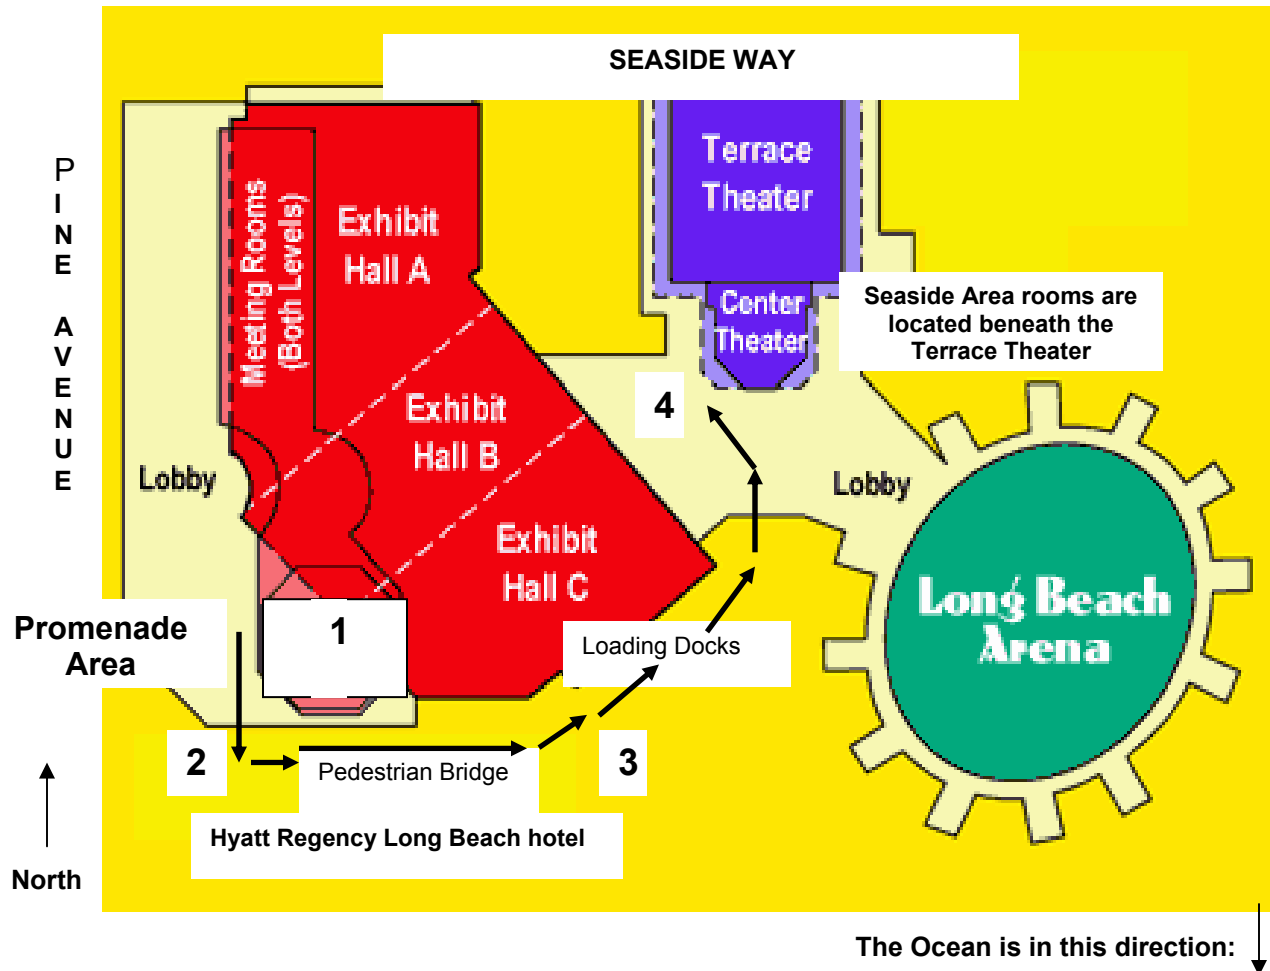

Directions to Seaside Session Rooms

On the map below, the solid arrows show the shortest and easiest walking path from the Promenade to the Seaside areas of the Long Beach Convention Center. The broken-line arrows show an alternate route. Follow the directions listed below and watch for the “CAPSO Footprints” 

Directions From the Convention Center Promenade Area, to the Seaside Area

1. Exit the Promenade area on the south end of Level 1, as if you were going to the Hyatt Hotel.
2. Turn left and go down one flight of stairs.
3. Follow the “CAPSO Footprints” across the pedestrian bridge, past the loading docks, and turn left, toward the Center Theatre building.
4. Enter the Terrace Theatre building and proceed downstairs to the Seaside Rooms, located on the lower level.

Just follow the “CAPSO Footprints” between the Promenade and Seaside areas!